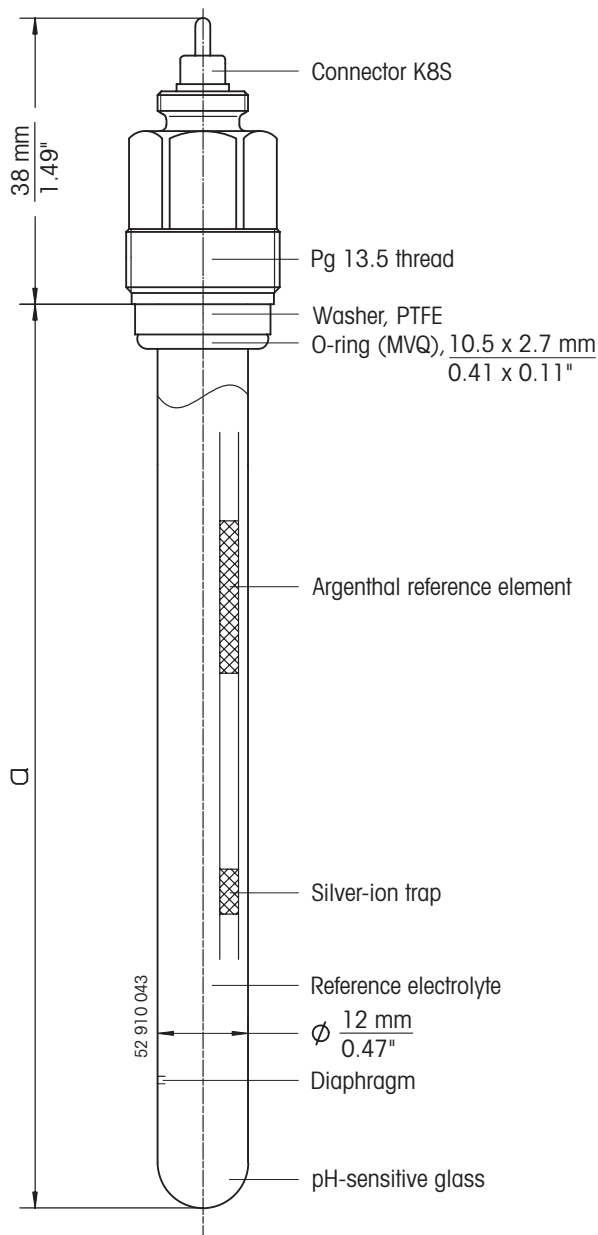

Transmitters

A wide range of transmitters can be offered to complete the METTLER TOLEDO/INGOLD measurement system, including a 4 wire version for universal AC/DC power supply, or alternatively in 2-wire versions, with or without HART® or Profibus® communication, of standard or explosion-proof (EEx) design.

Drawing

InPro 3030